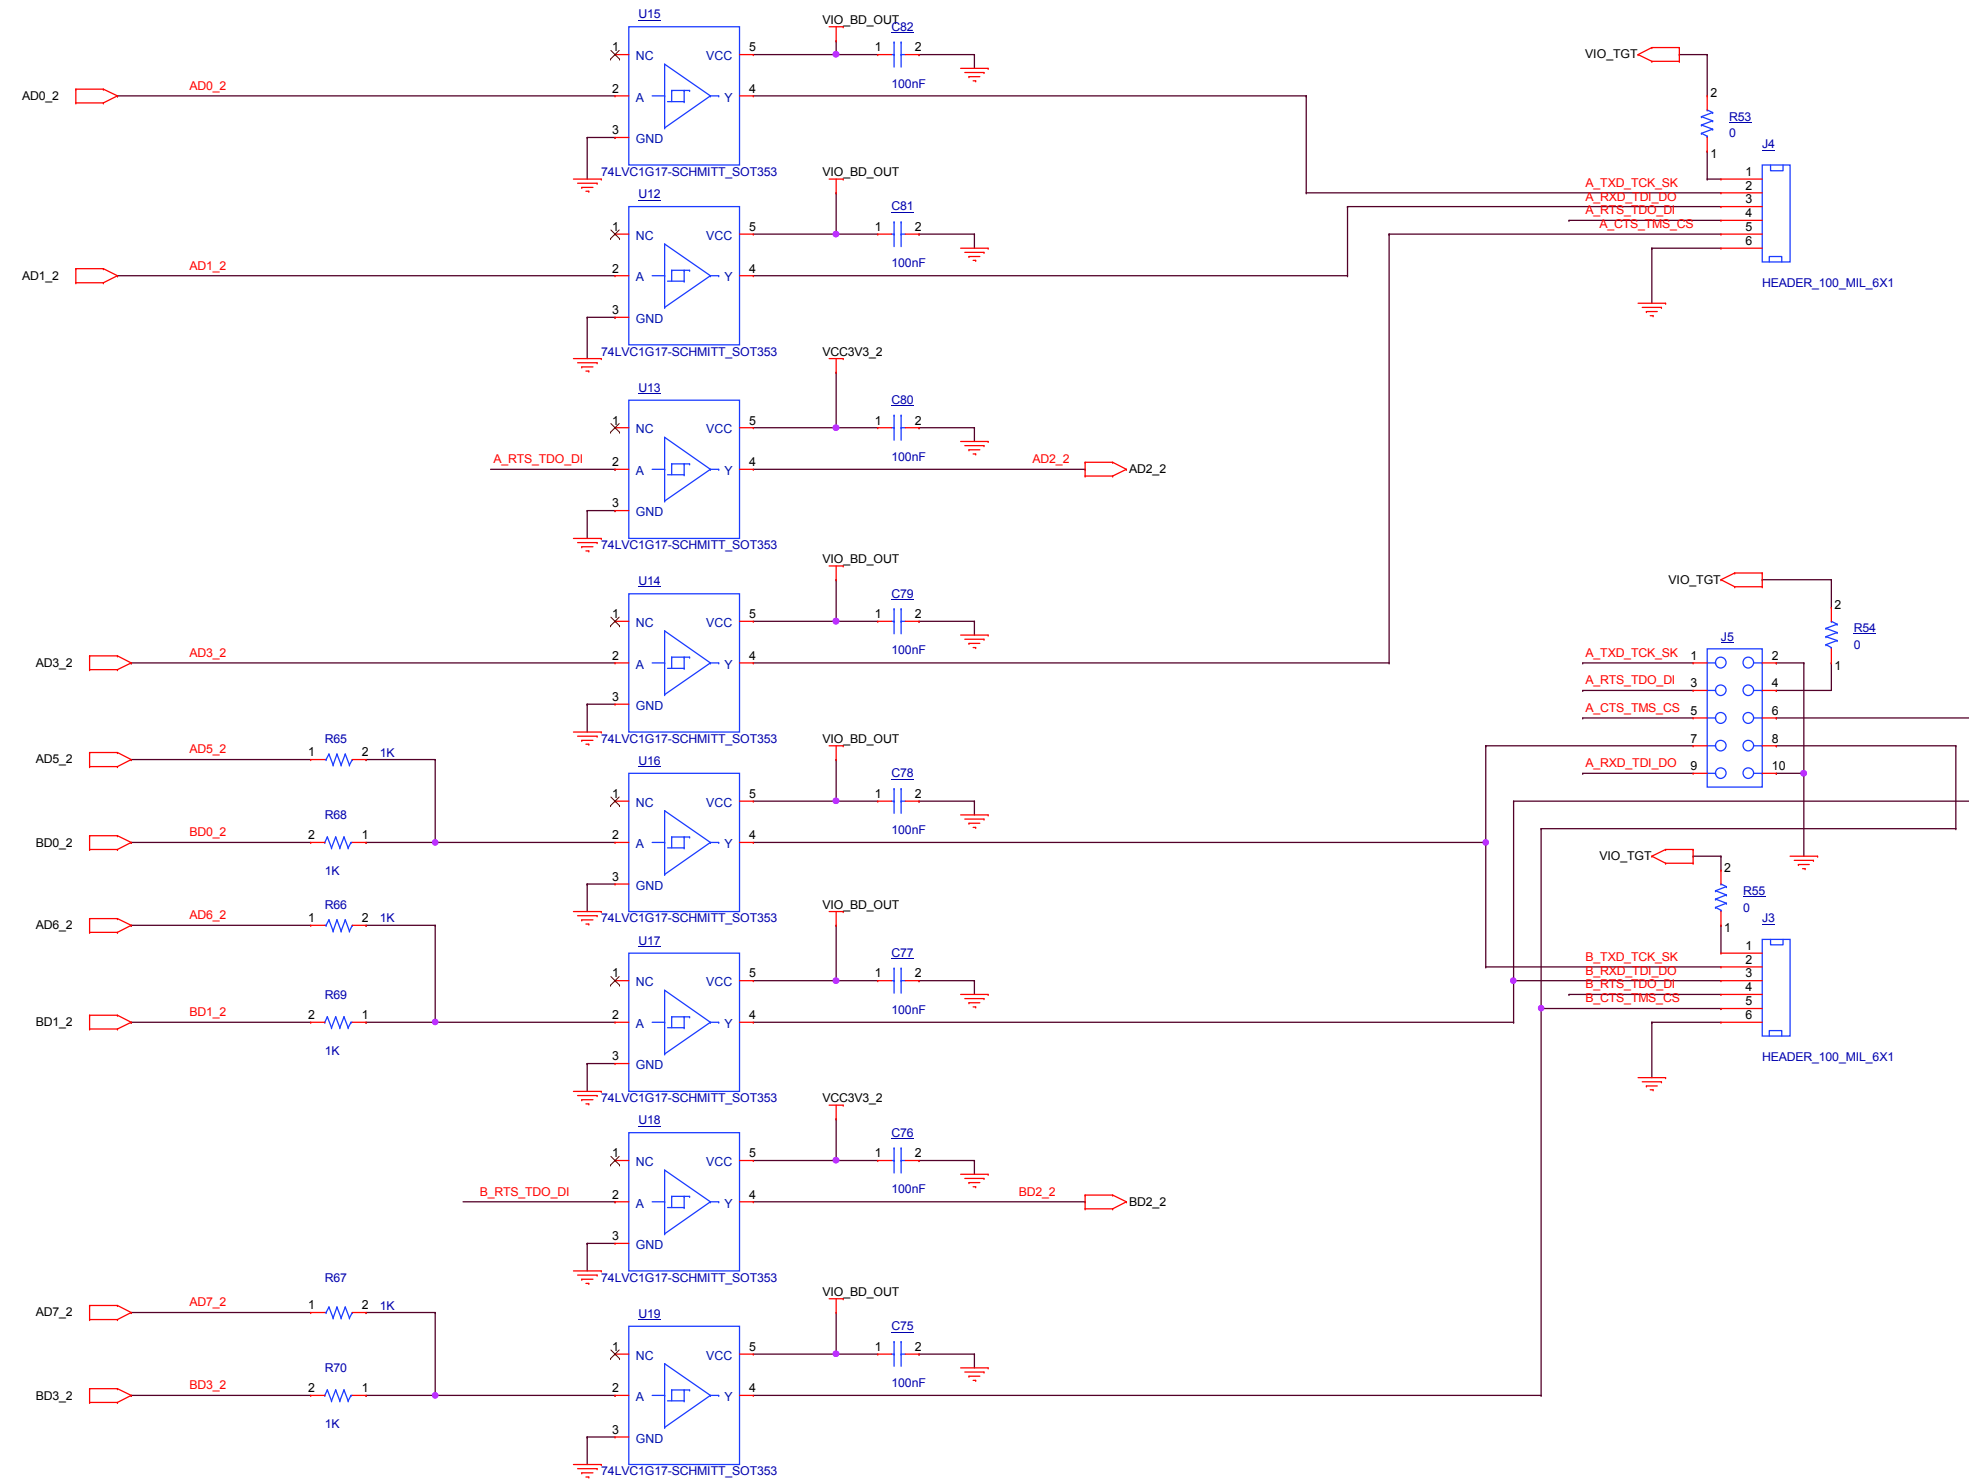

Title		
EPT 2232H-SP-S1		
Size	Document Number	Rev
C	EPT 2232H-SP-S1	2
Date:	Monday, June 22, 2015	Sheet 2 of 3

Title			EPT 2232H-SP-S1
Size	Document Number	Rev	
C	EPT 2232H-SP-S1	2	
Date:	Monday, June 22, 2015	Sheet	3 of 3